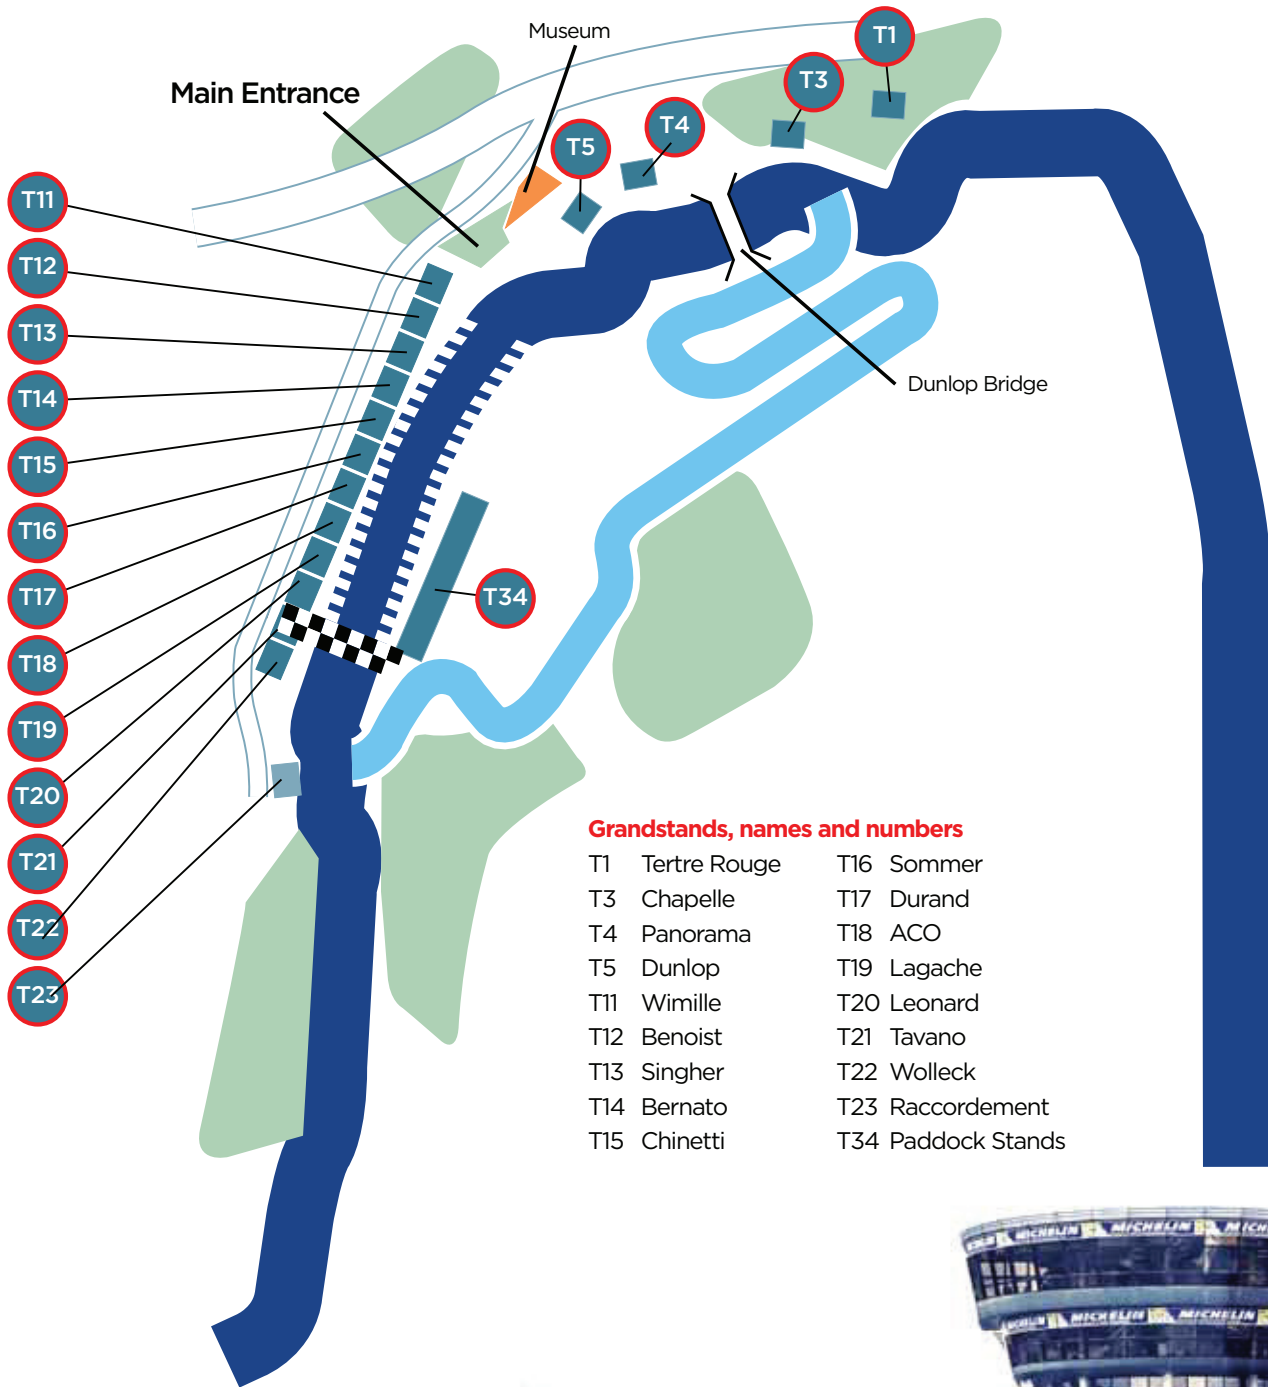

Grandstands

Grandstands, names and numbers

- | | | | |
|-----|--------------|-----|----------------|
| T1 | Tertre Rouge | T16 | Sommer |
| T3 | Chapelle | T17 | Durand |
| T4 | Panorama | T18 | ACO |
| T5 | Dunlop | T19 | Lagache |
| T11 | Wimille | T20 | Leonard |
| T12 | Benoist | T21 | Tavano |
| T13 | Singher | T22 | Wolleck |
| T14 | Bernato | T23 | Raccordement |
| T15 | Chinetti | T34 | Paddock Stands |